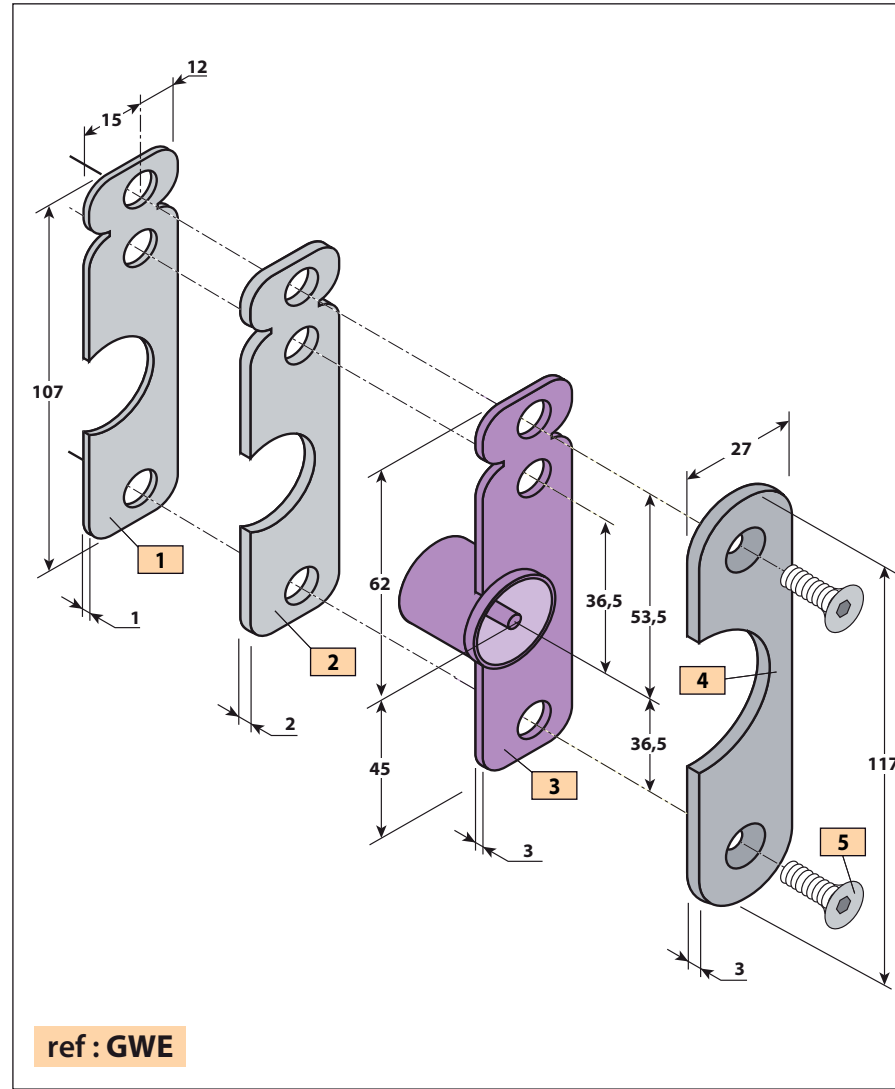

SEE SET [WE]

Composition of the product :

Rep.	Qty.	Designation
1	1	Support (1mm) for WE lock keeper
2	1	Support (2mm) for WE lock keeper
3	1	Lock keeper WE
4	3	Clamp of fixation

Screws :

Rep.	Qty.	Designation
5	2	Screw TFHC M4*16