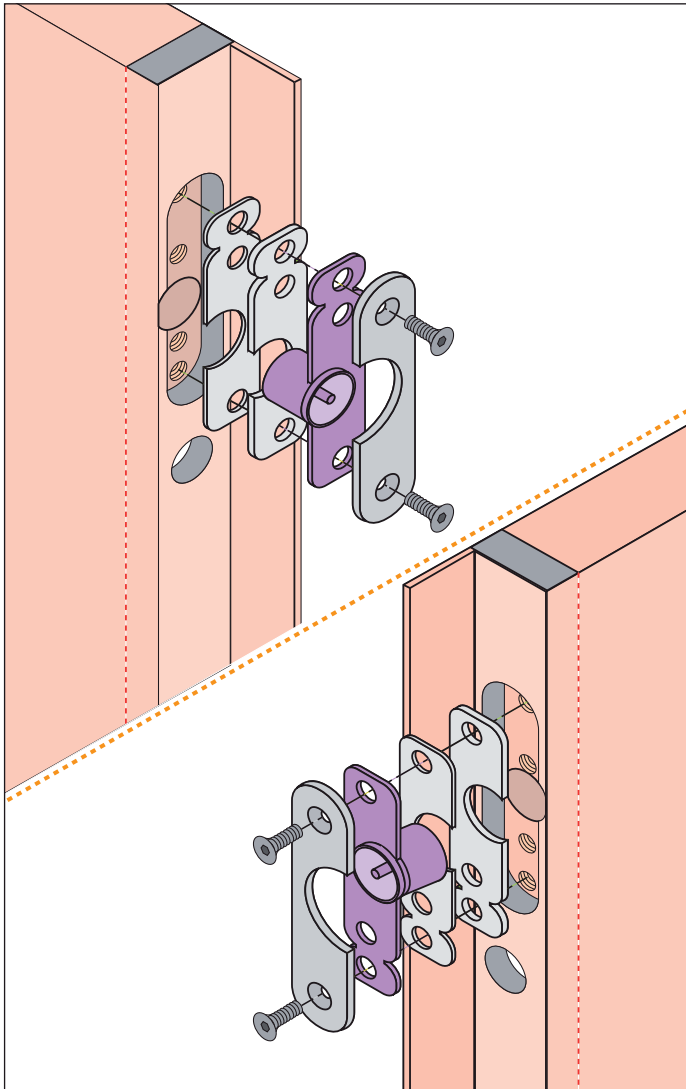

SEE SET [WE]

Composition of the product :

Rep.	Qty.	Designation
1	1	Support (1mm) for WE lock keeper
2	1	Support (2mm) for WE lock keeper
3	1	Lock keeper WE
4	3	Clamp of fixation

Screws :

Rep.	Qty.	Designation
5	2	Screw TFHC M4*16